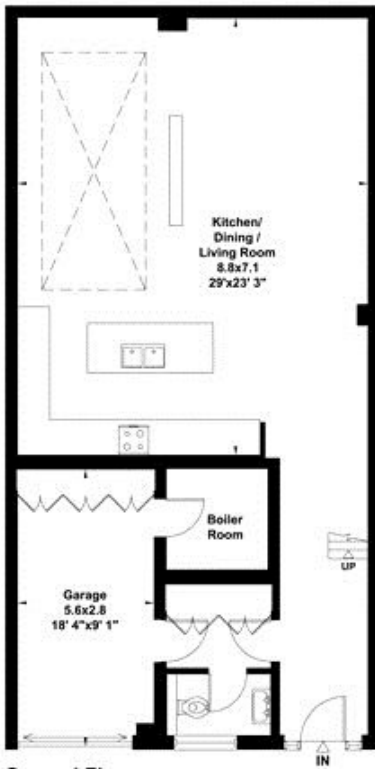

Princes Gate Mews South Kensington

3  3 

£ 5,450,000

View : <https://www.rickmanproperties.com/7375137>

Stuart Mills
+44 7980 712798

Gross internal area (approx.)
241 Sq m (2592 Sq ft) Including Under 1.5m
238 Sq m (2564 Sq ft) Excluding Under 1.5m

Ground Floor

First Floor

Second Floor