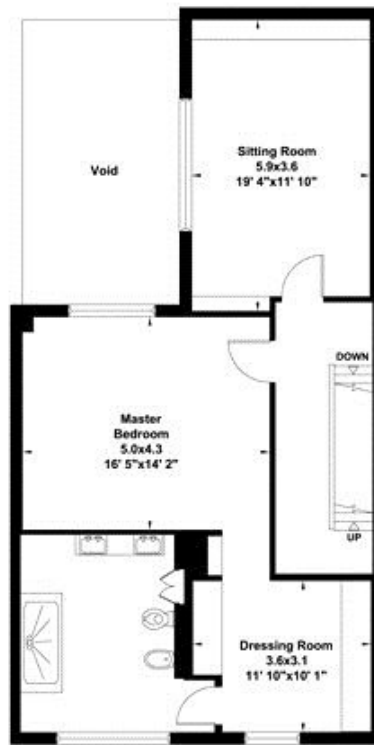

Princes Gate Mews South Kensington

3  3 

£ 5,450,000

View : <https://www.rickmanproperties.com/7375137>

Stuart Mills
+44 7980 712798

Gross internal area (approx.)
241 Sq m (2592 Sq ft) Including Under 1.5m
238 Sq m (2564 Sq ft) Excluding Under 1.5m

Ground Floor

First Floor

Second Floor